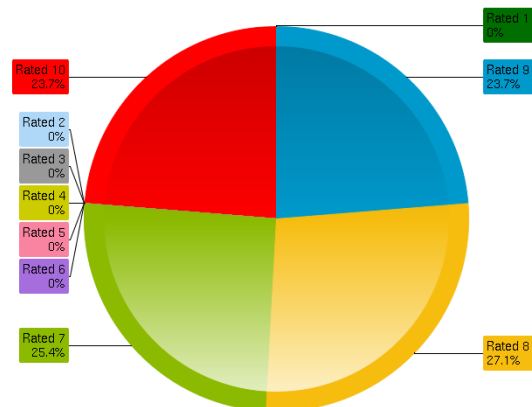

CAMPAIGN CHARTS

BEST MIX

OVERALL RATING

RATING BREAKDOWN

DJ FEEDBACK

Alfoa

Rating : 9 / 10

"nice deep!!!"