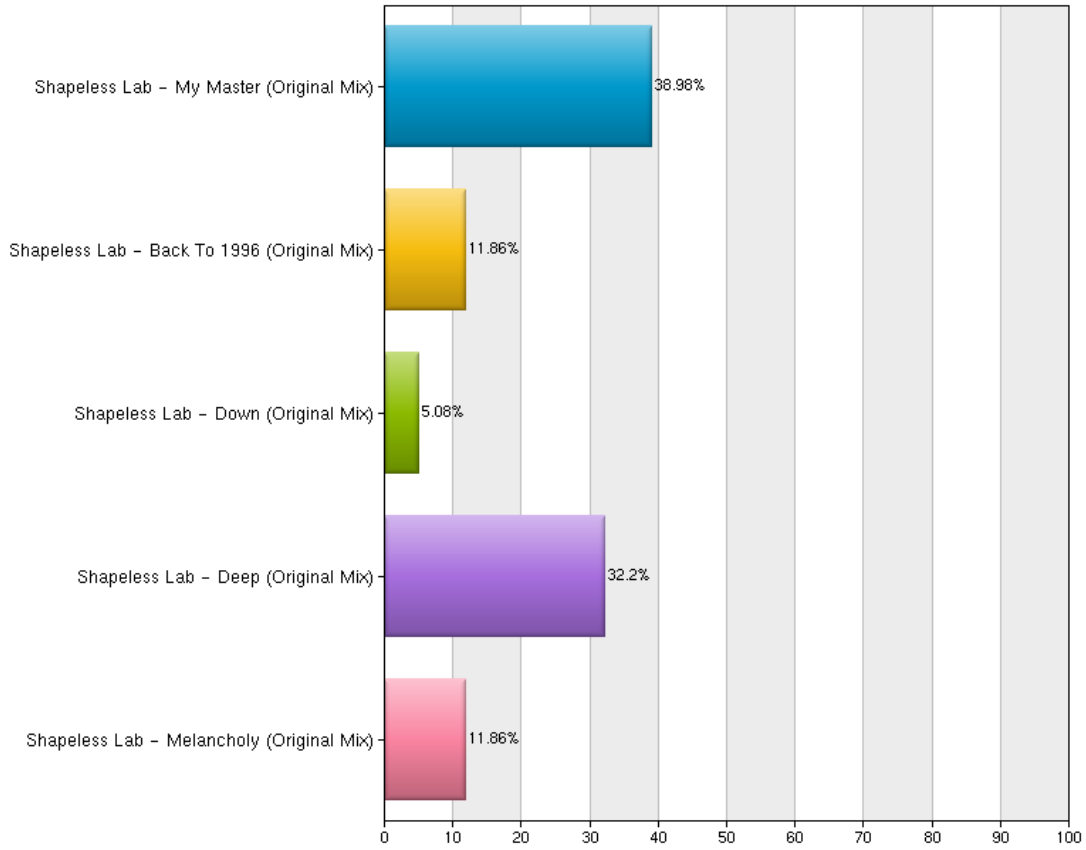

CAMPAIGN CHARTS

BEST MIX